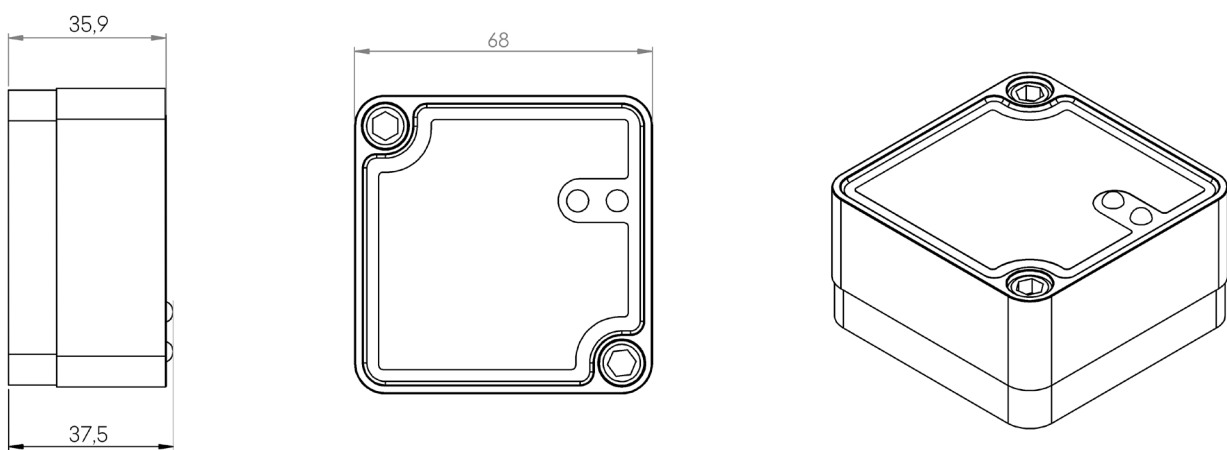

T8 devices

Mechanical specifications

All measurements in millimetres (mm)

With attached magnet

T8 devices

Mechanical specifications of accessories (sold separately)

All measurements in millimetres (mm)

Mounting kit

Screws

Stainless, M6 x 25 mm, unbraco

Bushings

6,5 mm x 0,2 mm x 20,5 mm

Magnet kit

Dimensions

67,2 mm x 67,2 mm x 8,5 mm

Weight

156 gram

Magnet strength

200N

Maximum torque moment

3 Nm

(Magnet kit includes screws and bushings).