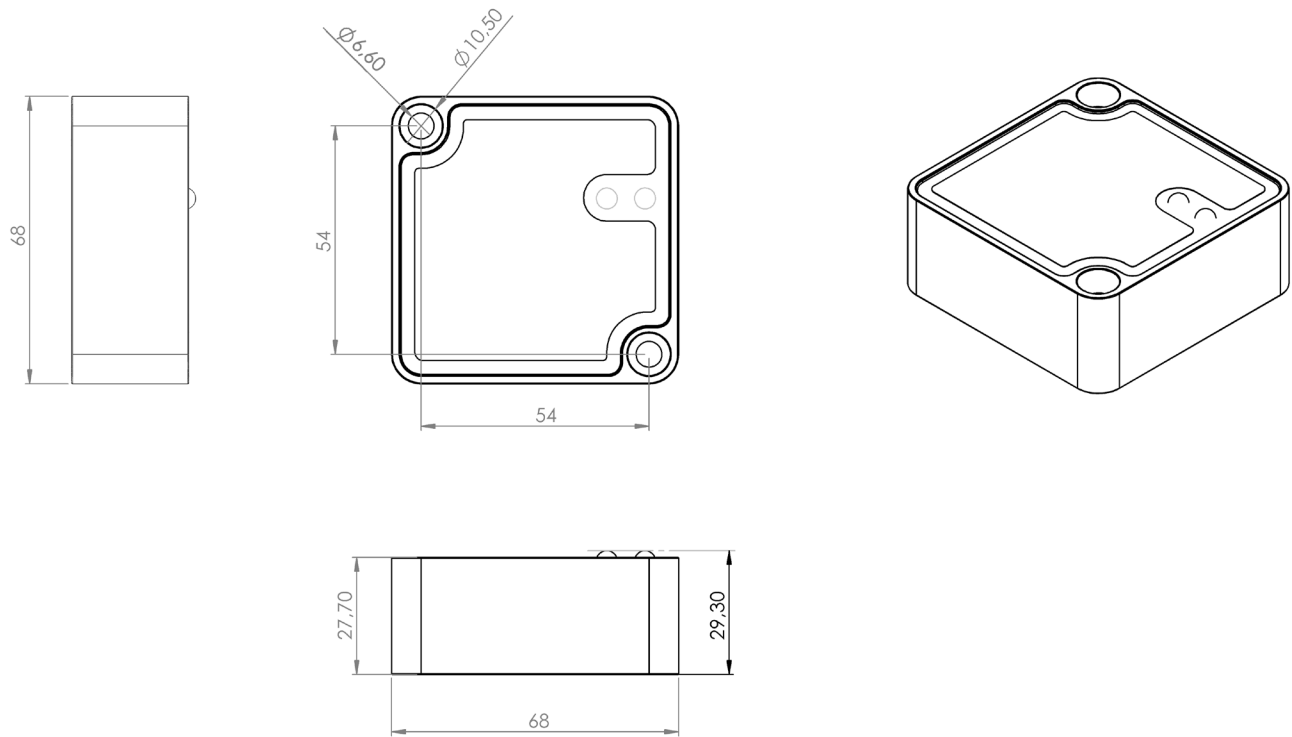

T8 devices

Mechanical specifications

All measurements in millimetres (mm)

With attached magnet

T8 devices

Mechanical specifications of accessories (sold separately)

All measurements in millimetres (mm)

Mounting kit

Screws

Stainless, M6 x 25 mm, unbraco

Bushings

6,5 mm x 0,2 mm x 20,5 mm

Magnet kit

Dimensions

67,2 mm x 67,2 mm x 8,5 mm

Weight

156 gram

Magnet strength

200N

Maximum torque moment

3 Nm

(Magnet kit includes screws and bushings).