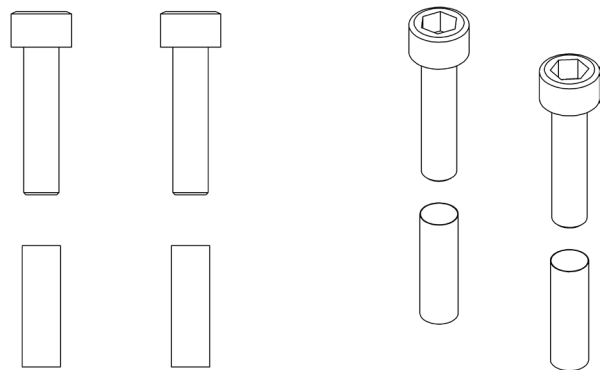

T8 devices

Mechanical specifications

All measurements in millimetres (mm)

With attached magnet

T8 devices

Mechanical specifications of accessories (sold separately)

All measurements in millimetres (mm)

Mounting kit

Screws

Stainless, M6 x 25 mm, unbraco

Bushings

6,5 mm x 0,2 mm x 20,5 mm

Magnet kit

Dimensions

67,2 mm x 67,2 mm x 8,5 mm

Weight

156 gram

Magnet strength

200N

Maximum torque moment

3 Nm

(Magnet kit includes screws and bushings).