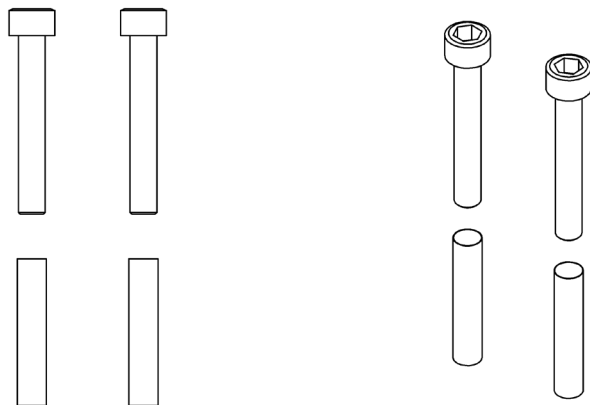

T9 series

Mechanical specifications

All measurements in millimetres (mm)

With attached magnet

T9 series

Accessories

Sold separately

Mounting kit

Screws

Stainless, M6x40 mm, unbraco

Washers

6.0 mm

Bushings

6,5 x 0,2 x 32,8 mm

Magnet kit

Dimensions

111 mm x 67 mm x 9 mm

Weight

600 gram

Magnet strength

350N

Maximum torque moment

3 Nm

(Magnet kit includes screws and bushings).