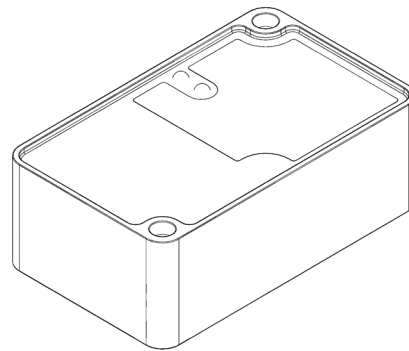

T9 series

Mechanical specifications

All measurements in millimetres (mm)

With attached magnet

T9 series

Accessories

Sold separately

Mounting kit

Screws

Stainless, M6x40 mm, unbraco

Washers

6.0 mm

Bushings

6,5 x 0,2 x 32,8 mm

Magnet kit

Dimensions

111 mm x 67 mm x 9 mm

Weight

600 gram

Magnet strength

350N

Maximum torque moment

3 Nm

(Magnet kit includes screws and bushings).