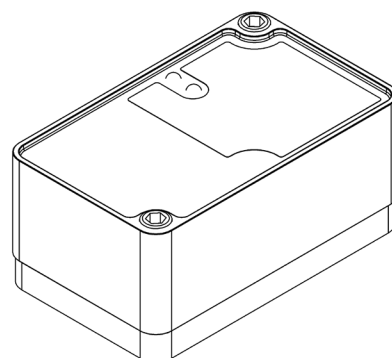

T9 series

Mechanical specifications

All measurements in millimetres (mm)

With attached magnet

T9 series

Accessories

Sold separately

Mounting kit

Screws

Stainless, M6x40 mm, unbraco

Washers

6.0 mm

Bushings

6,5 x 0,2 x 32,8 mm

Magnet kit

Dimensions

111 mm x 67 mm x 9 mm

Weight

600 gram

Magnet strength

350N

Maximum torque moment

3 Nm

(Magnet kit includes screws and bushings).