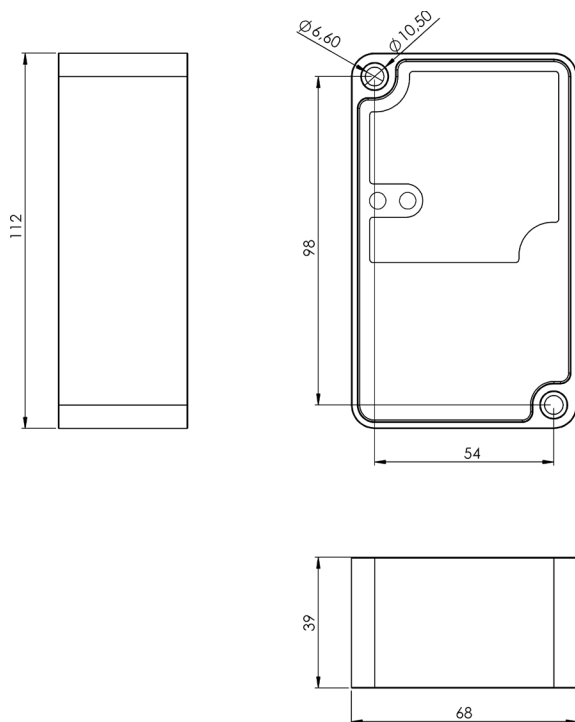

T9 series

Mechanical specifications

All measurements in millimetres (mm)

With attached magnet

T9 series

Accessories

Sold separately

Mounting kit

Screws

Stainless, M6x40 mm, unbraco

Washers

6.0 mm

Bushings

6,5 x 0,2 x 32,8 mm

Magnet kit

Dimensions

111 mm x 67 mm x 9 mm

Weight

600 gram

Magnet strength

350N

Maximum torque moment

3 Nm

(Magnet kit includes screws and bushings).