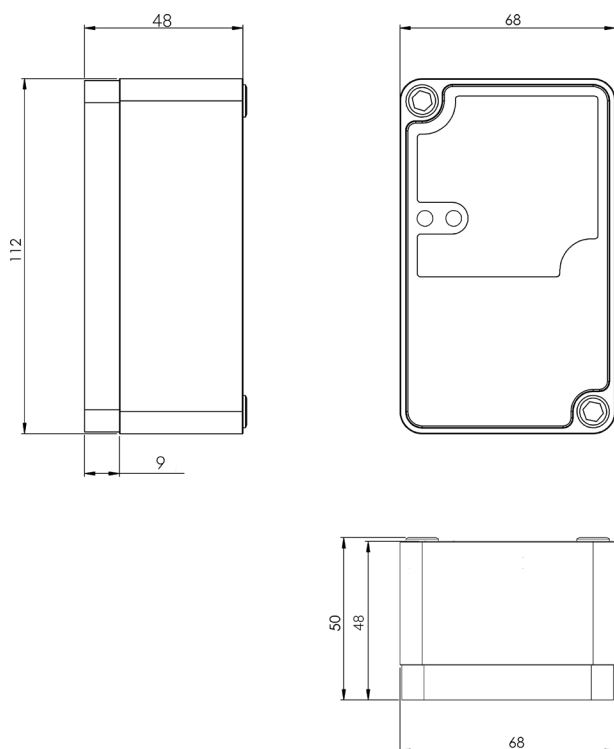

T9 series

Mechanical specifications

All measurements in millimetres (mm)

With attached magnet

T9 series

Accessories

Sold separately

Mounting kit

Screws

Stainless, M6x40 mm, unbraco

Washers

6.0 mm

Bushings

6,5 x 0,2 x 32,8 mm

Magnet kit

Dimensions

111 mm x 67 mm x 9 mm

Weight

600 gram

Magnet strength

350N

Maximum torque moment

3 Nm

(Magnet kit includes screws and bushings).