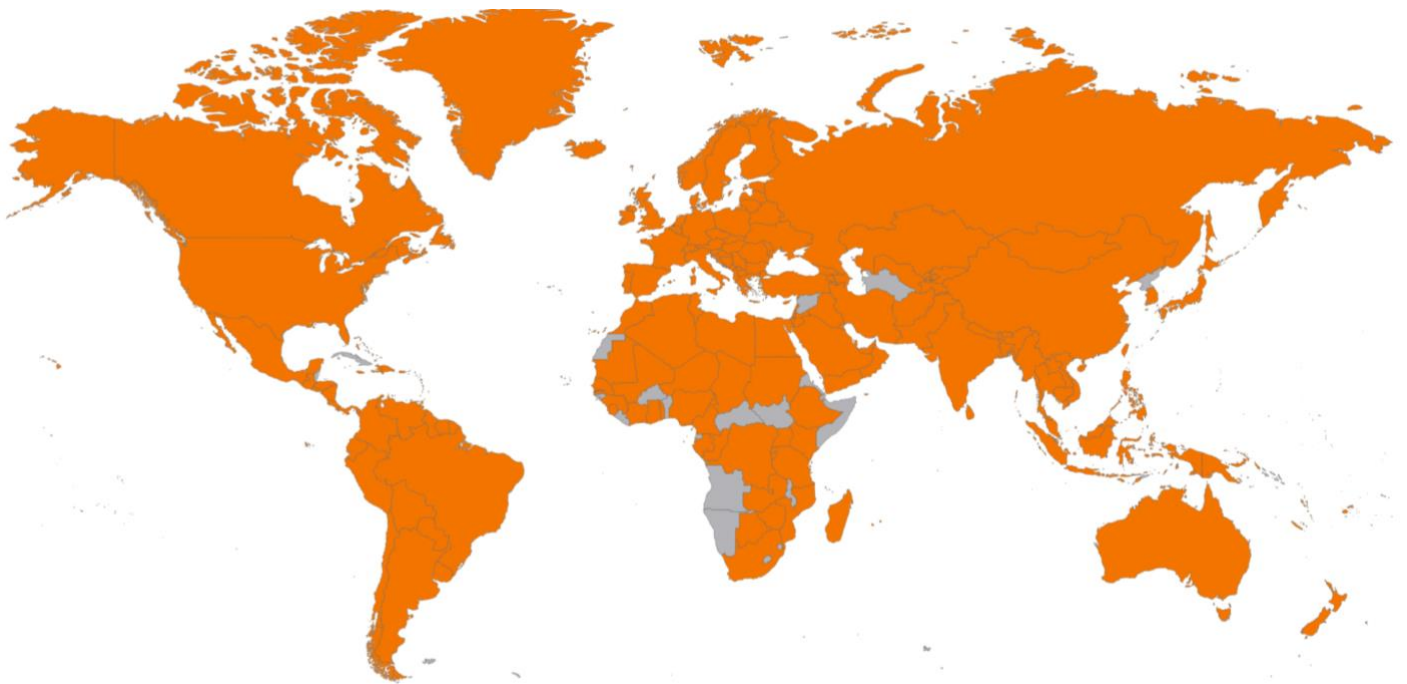

Trusted A/S – Coverage map

March 2021

Country	2G	3G	4G (LTE-M)
Afghanistan	X	X	
Albania	X	X	
Algeria	X	X	
Anguilla Island	X	X	
Antigua	X	X	
Argentina	X	X	X
Armenia	X	X	
Aruba	X	X	
Australia		X	X
Austria	X	X	X
Azerbaijan	X	X	
Bahamas	X	X	
Bahrain	X	X	
Bangladesh	X	X	
Barbados	X	X	
Belarus	X	X	
Belgium	X	X	X
Benin	X	X	
Bermuda	X	X	X
Bolivia	X	X	
Bosnia and Herzegovina	X	X	
Botswana	X	X	
Brazil	X	X	X
British Virgin Islands	X	X	
Brunei Darussalam	X	X	
Bulgaria	X	X	
Burundi	X	X	
Cambodia	X	X	
Cameroon	X	X	
Canada	X	X	X

Country	2G	3G	4G (LTE-M)
Cape Verde	X	X	
Cayman Islands	X	X	
Chad	X	X	
Chile	X	X	
China	X	X	
Colombia	X	X	X
Congo, Democratic Rep of	X	X	
Congo Rep of	X	X	
Costa Rica	X	X	
Cote D'Ivoire	X	X	
Croatia	X	X	
Curacao	X	X	
Cyprus	X	X	
Czech Republic	X	X	
Denmark	X	X	X
Dominica Island	X	X	
Dominican Republic	X	X	
Ecuador	X	X	
Egypt	X	X	
El Salvador	X	X	
Estonia	X	X	X
Ethiopia	X	X	
Faroe Islands	X	X	
Fiji	X	X	
Finland	X	X	X
France	X	X	X
French Guyana	X	X	
French West Indies	X	X	
Gabon	X	X	
Gambia	X	X	

Country	2G	3G	4G (LTE-M)
Georgia	X	X	
Germany	X	X	X
Ghana	X	X	
Gibraltar	X	X	
Greece	X	X	
Greenland	X	X	
Grenada Island	X	X	
Guatemala	X	X	
Guernsey	X	X	X
Guinea	X	X	
Guyana	X	X	
Haiti	X	X	
Honduras	X	X	
Hong Kong	X	X	
Hungary	X	X	
Iceland	X	X	X
India	X	X	
Indonesia	X	X	
Iran	X	X	
Iraq	X	X	
Ireland	X	X	
Isle of Man	X	X	X
Israel	X	X	
Italy	X	X	
Jamaica	X	X	
Japan		X	X
Jersey	X	X	X
Jordan	X	X	
Kazakhstan	X	X	
Kenya	X	X	

Country	2G	3G	4G (LTE-M)
Sri Lanka	X	X	X
St Kitts Island	X	X	
St Lucia Island	X	X	
St Vincent Island	X	X	
St. Maarten	X	X	
Sudan	X	X	
Suriname	X	X	
Sweden	X	X	X
Switzerland	X	X	X
Taiwan		X	X
Tajikistan	X	X	
Tanzania	X	X	
Thailand	X	X	X
Togo	X	X	
Tonga	X	X	
Trinidad and Tobago	X	X	
Tunisia	X	X	
Turkey	X	X	X
Turks Island	X	X	
Uganda	X	X	
Ukraine	X	X	
United Arab Emirates	X	X	X
United Kingdom	X	X	X
Uruguay	X	X	
USA	X	X	X
Uzbekistan	X	X	
Vanuatu	X	X	
Venezuela	X	X	
Vietnam	X	X	
Yemen	X		