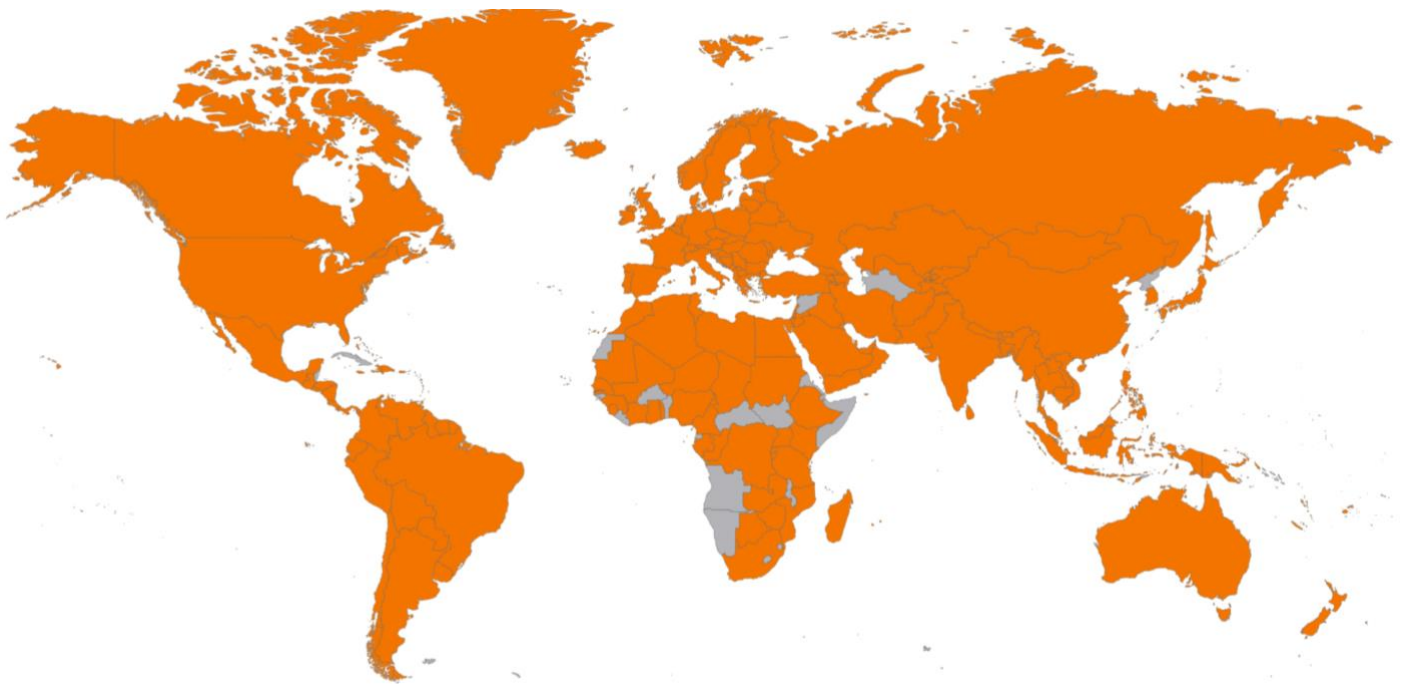

Trusted A/S

Coverage map – Late 2020

Country	Coverage
Afghanistan	3G+2G
Albania	LTE+3G+2G
Algeria	LTE+3G+2G
Anguilla Island	3G+2G
Antigua	3G+2G
Argentina	LTE+3G+2G
Armenia	LTE+3G+2G
Aruba	LTE+3G+2G
Australia	LTE+3G
Austria	LTE+3G+2G
Azerbaijan	LTE+3G+2G
Bahamas	3G+2G
Bahrain	LTE+3G+2G
Bangladesh	LTE+3G+2G
Barbados	3G+2G
Belarus	LTE+3G+2G
Belgium	LTE+3G+2G
Benin	3G+2G
Bermuda	3G+2G
Bolivia	3G+2G
Bosnia and Herzegovina	LTE+3G+2G
Botswana	3G+2G
Brazil	LTE+3G+2G
British Virgin Islands	3G+2G
Brunei Darussalam	3G+2G
Bulgaria	LTE+3G+2G
Burundi	3G+2G
Cambodia	LTE+3G+2G
Cameroon	LTE+3G+2G
Canada	LTE+3G+2G
Cape Verde	LTE+3G+2G

Cayman Islands	3G+2G
Chad	3G+2G
Chile	LTE+3G+2G
China	LTE+3G+2G
Colombia	LTE+3G+2G
Congo Democratic Rep of	3G+2G
Congo Rep of	3G+2G
Costa Rica	3G+2G
Cote D'Ivoire	LTE+3G+2G
Croatia	LTE+3G+2G
Curacao	3G+2G
Cyprus	LTE+3G+2G
Czech Republic	LTE+3G+2G
Denmark	LTE+3G+2G
Dominica Island	3G+2G
Dominican Republic	3G+2G
Ecuador	3G+2G
Egypt	LTE+3G+2G
El Salvador	3G+2G
Estonia	LTE+3G+2G
Ethiopia	3G+2G
Faroe Islands	LTE+3G+2G
Fiji	3G+2G
Finland	LTE+3G+2G
France	LTE+3G+2G
French Guyana	3G+2G
French West Indies	3G+2G
Gabon	3G+2G
Gambia	3G+2G
Georgia	LTE+3G+2G
Germany	LTE+3G+2G
Ghana	3G+2G
Gibraltar	3G+2G

Togo	3G+2G
Tonga	3G+2G
Trinidad and Tobago	3G+2G
Tunisia	LTE+3G+2G
Turkey	LTE+3G+2G
Turks Island	3G+2G
Uganda	LTE+3G+2G
Ukraine	LTE+3G+2G
United Arab Emirates	LTE+3G+2G
United Kingdom	LTE+3G+2G
Uruguay	3G+2G
USA	LTE+3G+2G
Uzbekistan	LTE+3G+2G
Vanuatu	3G+2G
Venezuela	3G+2G
Vietnam	LTE+3G+2G
Yemen	2G
Zambia	3G+2G
Zimbabwe	3G+2G